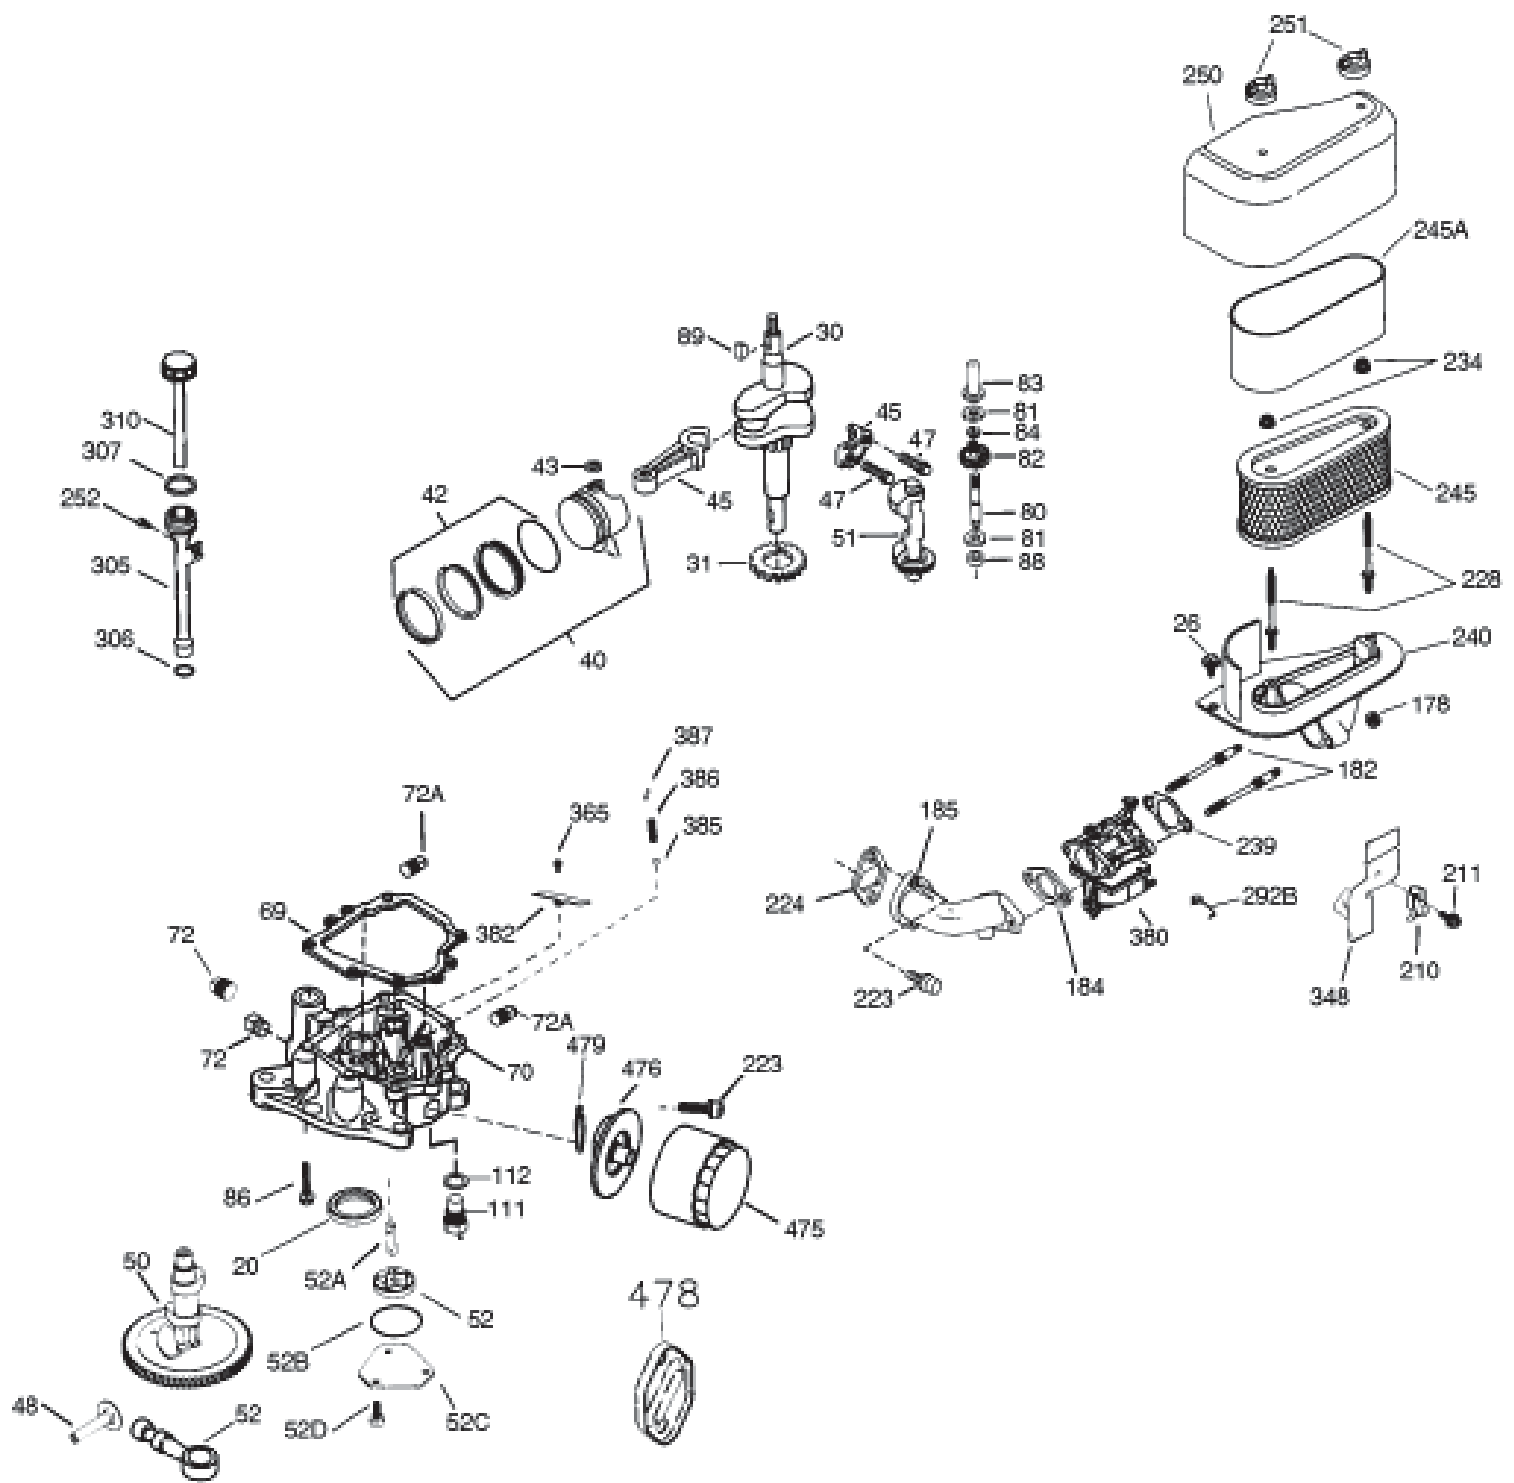

Tag	Part #	Description
292	26460	Fuel Line Clamp
296	34279B	Fuel Filter (Incl. 292) also available as Packaged Part #740003B
314	650873	Screw, 1/4-20 x 3/4in.
315	611231	Alternator Coil (3/5 Split) Incl. 321 - 323
321	611161	Diode
322	611229	Connector Body 4-blade style
323	611230	Terminal
325A	34246	Wire Clip
347	650949	Screw, 10-32 x 9/16in.
361	650990	Screw, Torx T-30, 5/16-18 x 15/32in. (Electric Starter Mounting Screws)
370	35274	Decal - Important Lubrication - SAE 3
394A	651082	Belleville Washer
395	730326	STARTER RPL KIT
400	36947B	* Gasket Set Incl. items marked PK in notes
420	730225A	SAE 30 4-Cycle Engine Oil (Quart)
710	36482	Compression Spring
711	651019	Screw, T-10, 6-32 x 41/64in.