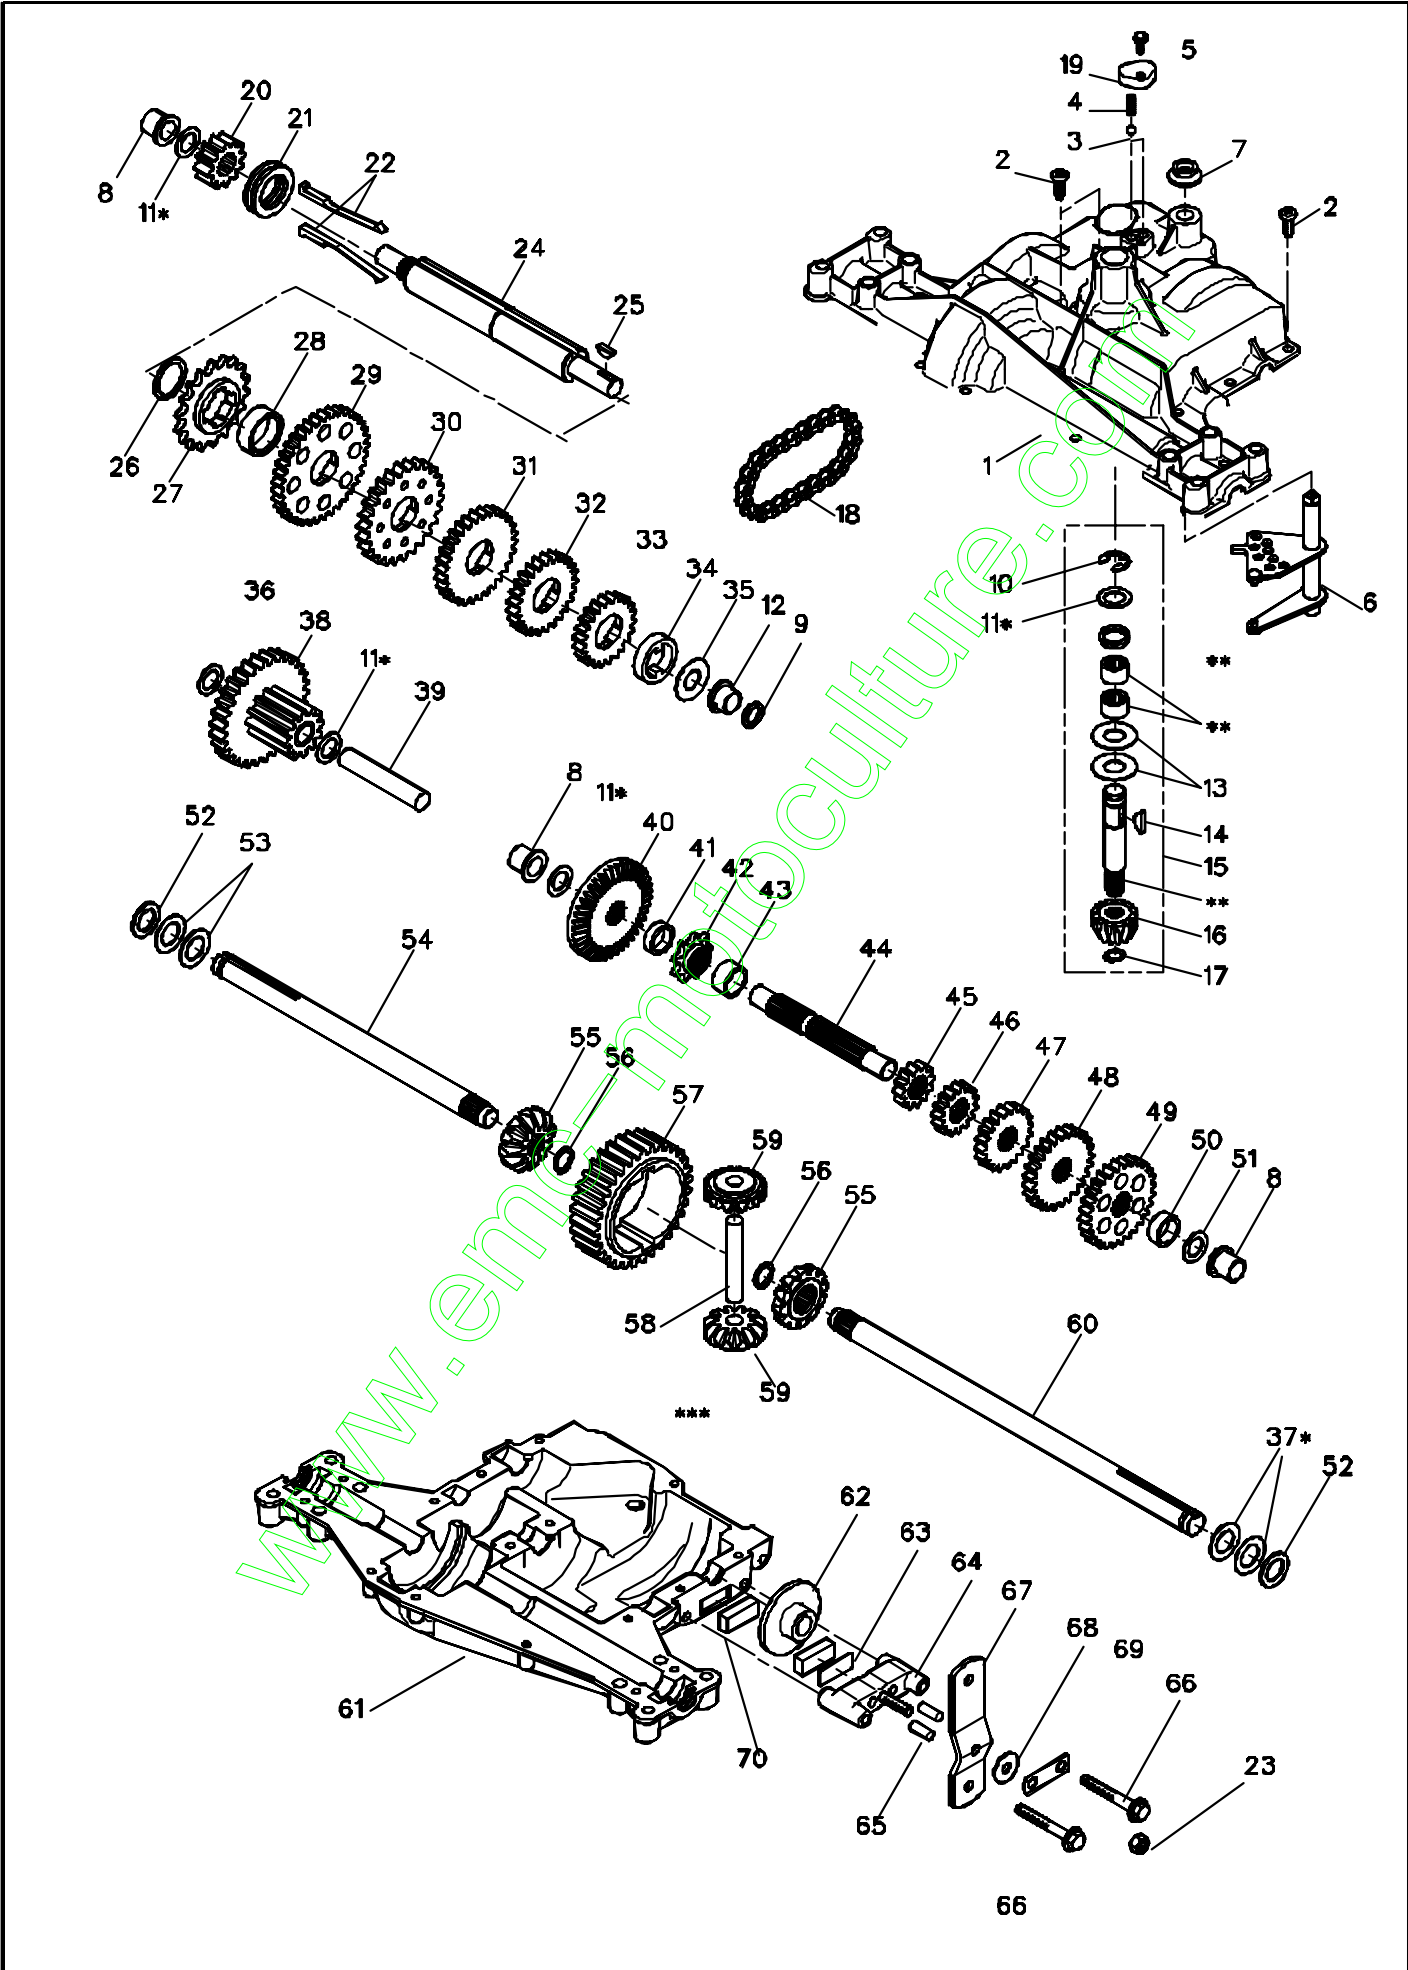

Pos.	PN ELX	MEP P/n°	DESCRIPTION	Q.ty	Pos.	PN ELX	MEP P/n°	DESCRIPTION	Q.ty
1	519537700	DANA5962-P	Housing, Upper	1	37	519541300	DANA4691	Assy, Kit,750 Shaft	1*
2	519537800	DANA1919	Screw, Tapping, 1/4-20	16	38	519541400	DANA6358	Assy, Gear, 12T & 30T	1
3	519537900	DANA5947	Ball, Detent	2	39	519541500	DANA3967	Shaft, Idler	1
4	519538000	DANA5948	Spring, Detent	2	40	519541600	DANA7003	Gear, Bevel, 36T	1
5	519538100	DANA840052	Screw, Tapping 10-24	1	41	519541700	DANA3630	Spacer,781X1.00X .281	1
6	519538200	DANA6517	Assy, Kit, Shifter	1	42	519541800	DANA3645	Sprocket, 9T	1
7	519538300	DANA7010	V-Ring	1	43	519541900	DANA5016	Spacer,,781X 1.00X.494	1
8	519538400	DANA5510	Bearing, Flange	3	44	519542000	DANA5015	Shaft, Drive	1
9	519538500	DANA5508	Seal, Oil	1	45	519542100	DANA5364	Gear, Spur, 12T	1
10	519538600	DANA1106	Ring, Retaining	1	46	519542200	DANA5406	Gear, Spur, 15T	1
11	519538700	DANA4689	Assy, Kit, Shim	4*	47	519542300	DANA3866	Gear, Spur, 20T	1
12	519538800	DANA5511	Bearing, Flange	1	48	519542400	DANA3719	Gear, Spur, 25T	1
13	519538900	DANA3876	Washer,632 X 1.38 X .046	2	49	519542500	DANA3868	Gear, Spur, 28T	1
14	519539000	DANA1746	Key, Woodruff,	1	50	519542600	DANA3714	Spacer.781 X1.00 X .375	1
15	519539100	DANA6205	Assy, Kit, Input Shaft	1	51	519542700	DANA1145	Washer.632X1.00X.060	1
16	519539200	DANA5620	Pinion, Bevel, 12T	1	52	519542800	DANA5130	Washer, Neoprene	2
17	519539300	DANA3624	Ring, Retaining	1	53	519542900	DANA3184	Washer .758X1.25X.031	2
18	519539400	DANA3625	Chain, 24 Pitches	1	54	519543000	DANA5529-1	Axle, LH	1
19	519539500	DANA5950	Cover, Detent	1	55	519543100	DANA5622	Gear, Miter, 12T	2
20	519539600	DANA5627	Gear, Spur, 12T	1	56	519543200	DANA5270	Ring, Retaining	2
21	519539700	DANA5303	Collar, Clutch	1	57	519543300	DANA3839	Gear, Spur, 32T	1
22	519539800	DANA4758	Assy, Kit, Clutch Keys	1	58	519543400	DANA3919	Shaft, Cross	1
23	519539900	DANA3847	Nut, Lock, 5/16-24	1	59	519543500	DANA5623	Gear, Miter, 12T, Idler	2
24	519540001	DANA5737	Shaft, Intermediate	1	60	519543600	DANA5529-2	Axle, RH	1
25	519540100	DANA1375	Key, Woodruff,	1	61	519543700	DANA5304-M	Housing, Lower	1
26	519540200	DANA3627	Ring, Retaining	1	62	519543800	DANA5960	Disc, Brake	1
27	519540300	DANA3830	Sprocket, 18T	1	63	519543900	DANA3758	Spacer, Brake Puck	1
28	519540400	DANA3841	Spacer, 1.13 X1.45X.494	1	64	519544000	DANA5554	Jaw, Brake	1
29	519540500	DANA5365	Gear, Spur, 37T	1	65	519544100	DANA3843	Pin, Dowel	2
30	519540600	DANA5407	Gear, Spur, 35T	1	66	519544200	DANA5562	Screw, 5/16-18 X 2.35	2
31	519540700	DANA3867	Gear, Spur, 30T	1	67	519544300	DANA7024	Lever, Actuating	1
32	519540800	DANA3783	Gear, Spur, 25T	1	68	519544400	DANA3760	Washer .321X1.00 .055	1
33	519540900	DANA3869	Gear, Spur, 22T	1	69	519544500	DANA5555	Bracket, Anti-Rotation	1
34	519541000	DANA5027	Spacer,1.133X1.50X.375	1	70	519544600	DANA3907	Puck, Friction	2
35	519541100	DANA3628	Washer,.64X1.37X.061	1	71	519544700	DANA4300	Grease	1
36	519541200	DANA1425	Washer, .63 X1.0 X.046	1					

* Use in various combinations to maintain proper clearances

*** Silicone Sealant to be applied between upper and lower housings (use Loctite Ultra Gray Silicone 5699 or equivalent)