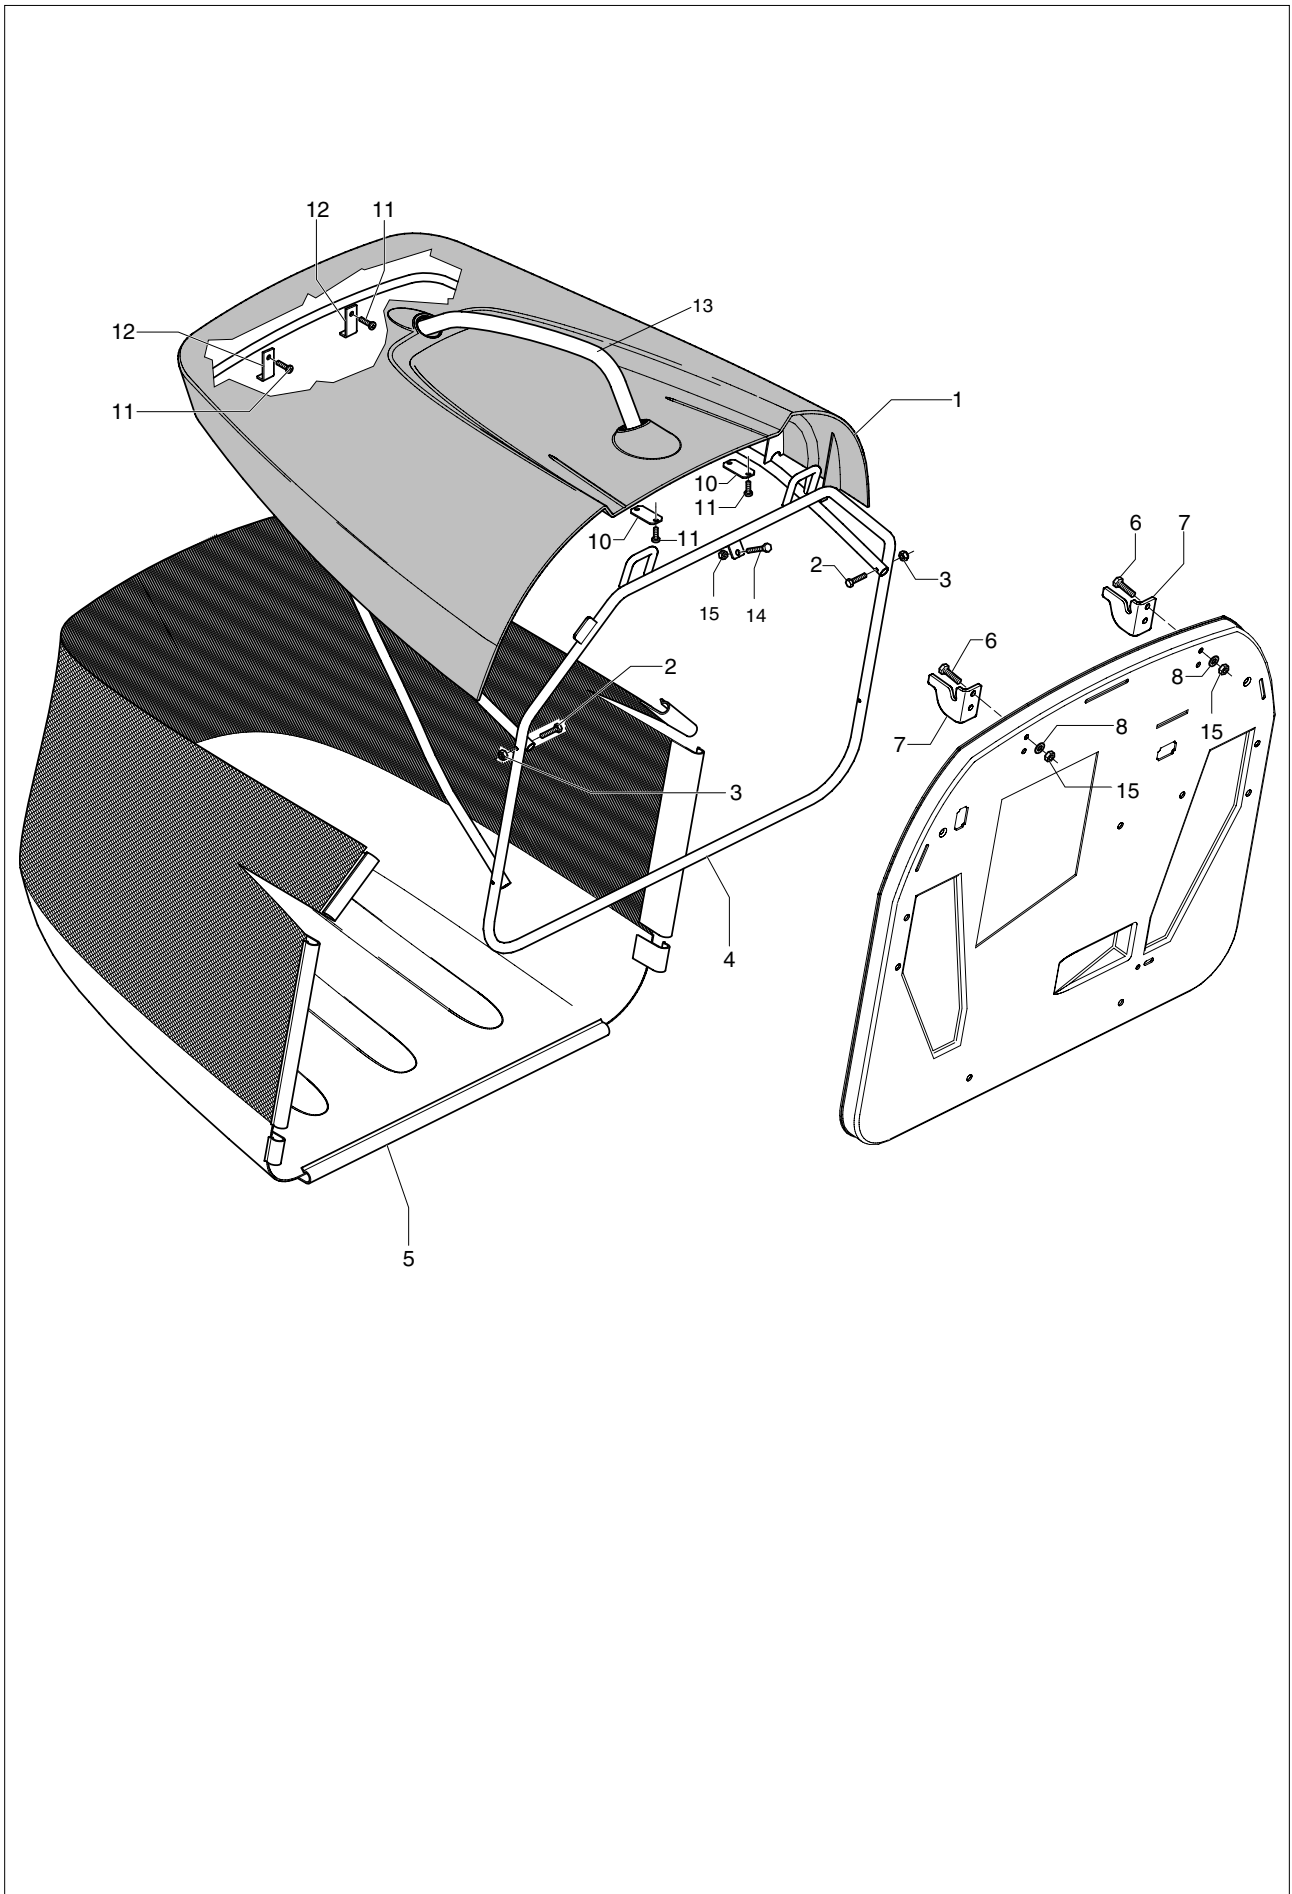

Pos.	PN ELX	MEP P\l n°	DESCRIPTION	Q.ty
1	531212152	10340371	grass-bag cover YELLOW	1
1	531213065	10340372	grass-bag cover RED	1
1	531213407	10340373	grass-bag cover BLACK	1
2	531212809	10341300	screw M5X30	6
3	531208492	20282100	nut M5 H7	6
4	531211446	10340263	frame grass-bag	1
5	531211456	10340273	grass-bag	1
6	531208053	20122600	screw M6x20 TE	4
7	531212141	10340453	plate	2
8	531205377	10126000	washer 6x18x1,5	4
10	531212354	10341070	plate	2
11	531206433	10165300	screw D.3,5x16	6
12	531212353	10341060	plate	2
13	531212135	10340283	handle	1
14	531207441	10655200	screw TE M6x40	2
15	531208491	20281800	nut M6	6

: NEW PART