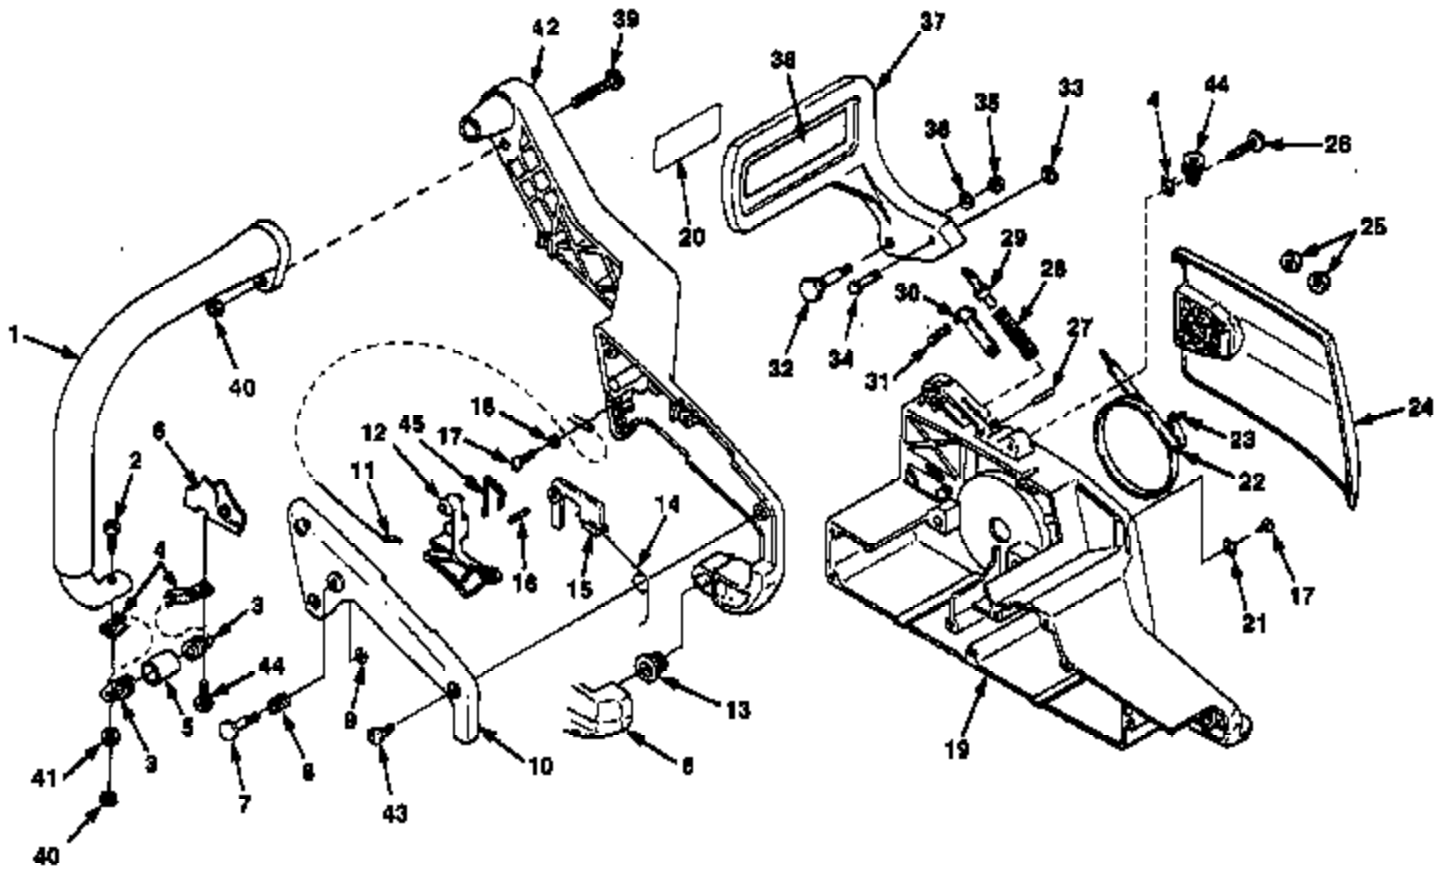

Ref #	Part Number	Qty	Description
1	A02790	1	HANDLE BAR
2	96620	1	SCREW (10-24 x 1/2")
3	01168	1	SPRING- Extension
4	01812A	2	RETAINER- Spring
5	01813	2	SLEEVE- Spring
6	017151	1	HOUSING- Starter side
7	95671	1	PIN- Throttle lock
8	95020	1	SPRING- Compression
9	58409	1	RING- Retaining
10	00210B	1	COVER- Rear handle
11	00997B	1	CABLE- Throttle
12	00211A	1	TRIGGER- Throttle
13	02508	2	ISOLATOR- Vibration
14	01177A	1	SPRING
15	93385A	1	LOCK- Throttle
16	70253	1	PIN- Dowel
17	82513	2	SCREW (6-19 x 1/2")
18	84111	1	WASHER
19	00206C	1	HOUSING- Drive side
20	02561	1	LABLE- Kick back
21	01180	1	RETAINER- Break band
22	A98298A	1	BRAKE BAND ASSEMBLY
23	98447A	1	PIN
24	A00226	1	COVER- Drive case
25	81196	2	NUT- (5/16 x 18)
26	82546	2	SCREW- (8-16 x 5/8")
27	98456	1	PIN
28	00890	1	SPRING- Compression
29	A00888A	1	ADJUSTER- Brake
30	A98317A	1	BRAKE LATCH ASSEMBLY
31	98308	1	SPRING- Coil
32	98461	1	SCREW- Shoulder
33	01820	1	RING- Retainer
34	98422A	1	PIN
35	98457	1	NUT
36	83203	1	WASHER (Belleville)
37	A03306	1	HAND GUARD ASSY.
38	02661	1	DECAL- Safety
39	82218	1	SCREW (10-24 x 1 1/8")
40	81261	2	NUT
41	84008	1	WASHER
42	00209B	1	HANDLE
43	82546	4	SCREW- (8-16 x 5/8")
44	02813	1	SPRING
45	03095	1	SPRING- Trigger