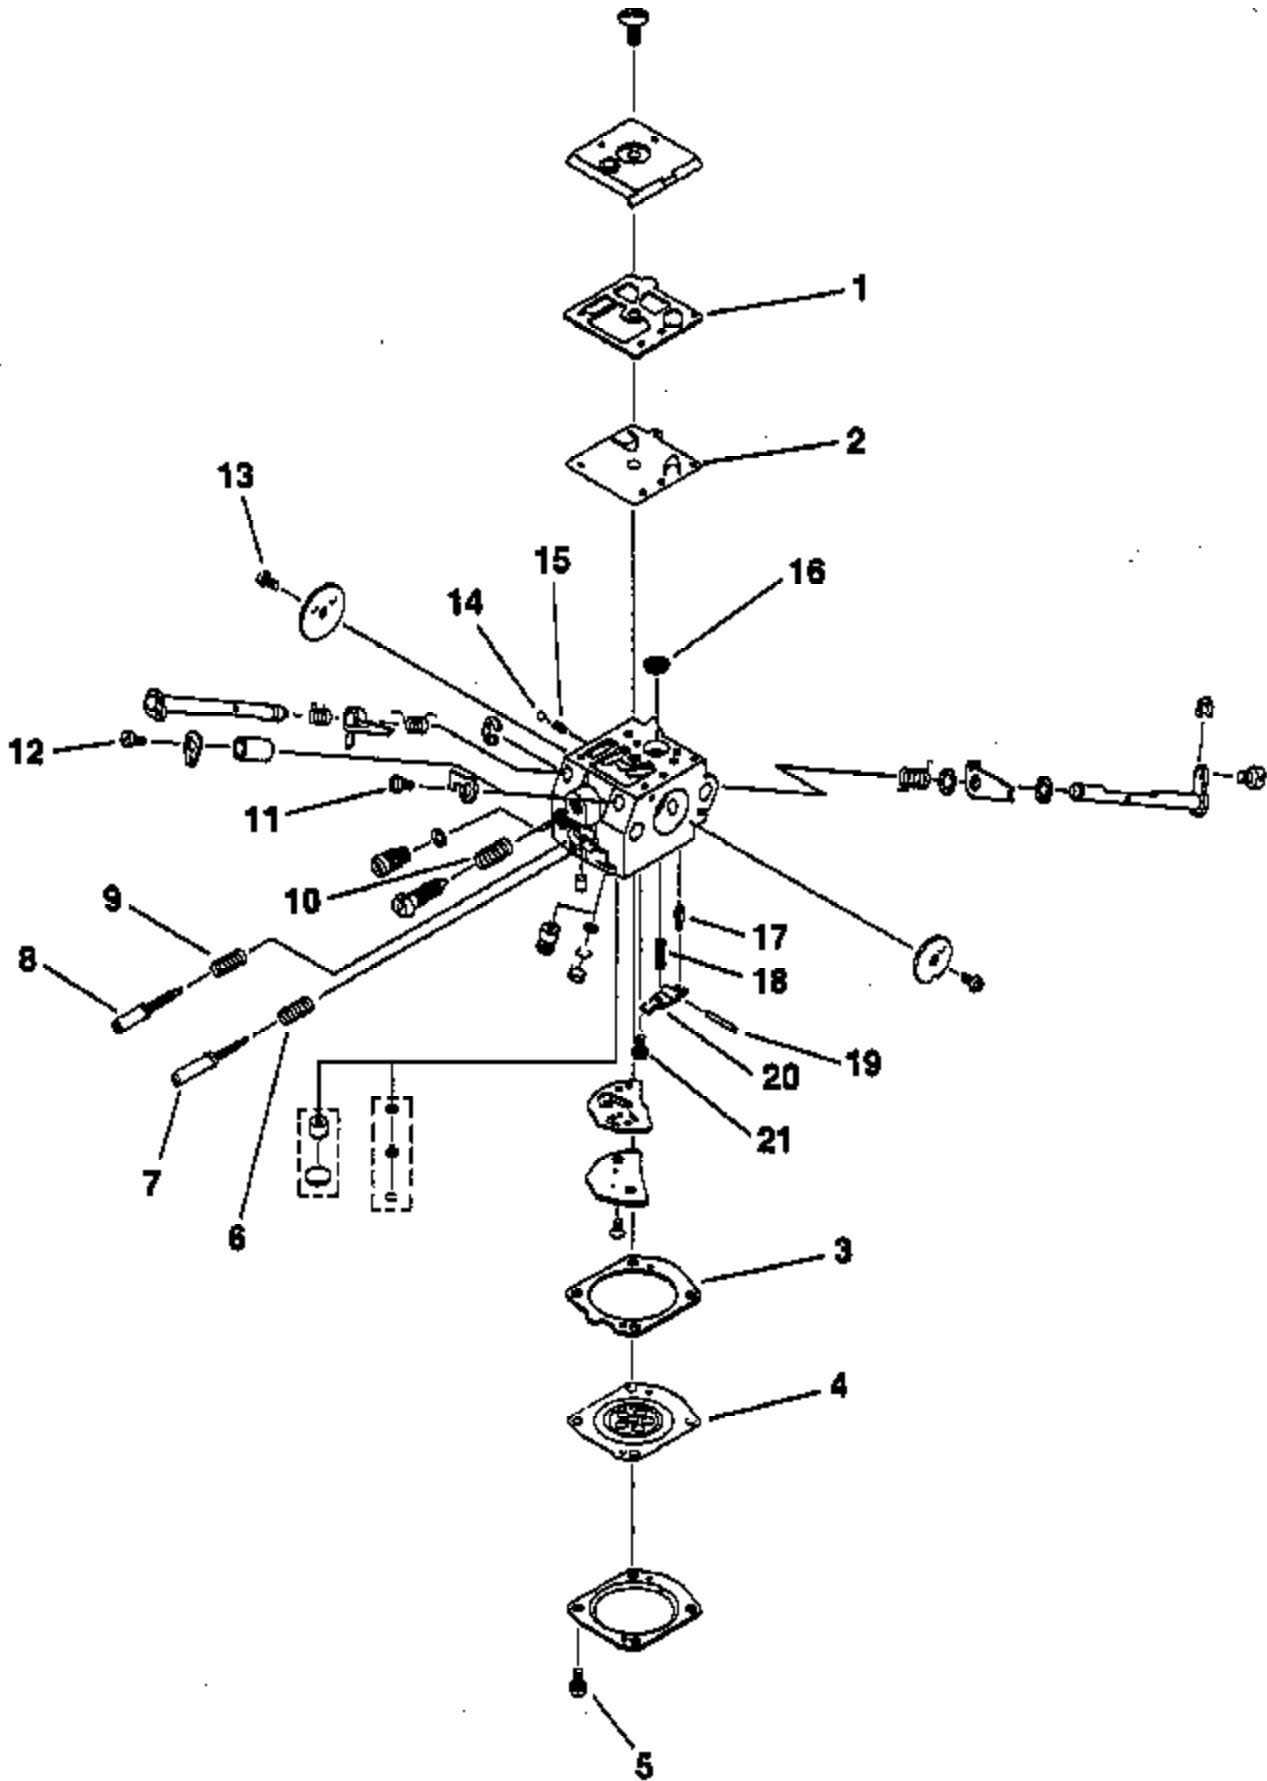

Ref #	Part Number	Qty	Description
1	A03309	1	Repair Kit
	A03310	1	Gasket/Diaphragm Kit
2	A03309	1	Repair Kit
	A03310	1	Gasket/Diaphragm Kit
3	A03309	1	Repair Kit
	A03310	1	Gasket/Diaphragm Kit
4	A03309	1	Repair Kit
	A03310	1	Gasket/Diaphragm Kit
5	A03309	1	Repair Kit
6	A03309	1	Repair Kit
7	A03309	1	Repair Kit
8	A03309	1	Repair Kit
9	A03309	1	Repair Kit
10	A03309	1	Repair Kit
11	A03309	1	Repair Kit
12	A03309	1	Repair Kit
13	A03309	1	Repair Kit
14	A03309	1	Repair Kit
15	A03309	1	Repair Kit
16	A03309	1	Repair Kit
17	A03309	1	Repair Kit
18	A03309	1	Repair Kit
19	A03309	1	Repair Kit
20	A03309	1	Repair Kit
21	A03309	1	Repair Kit