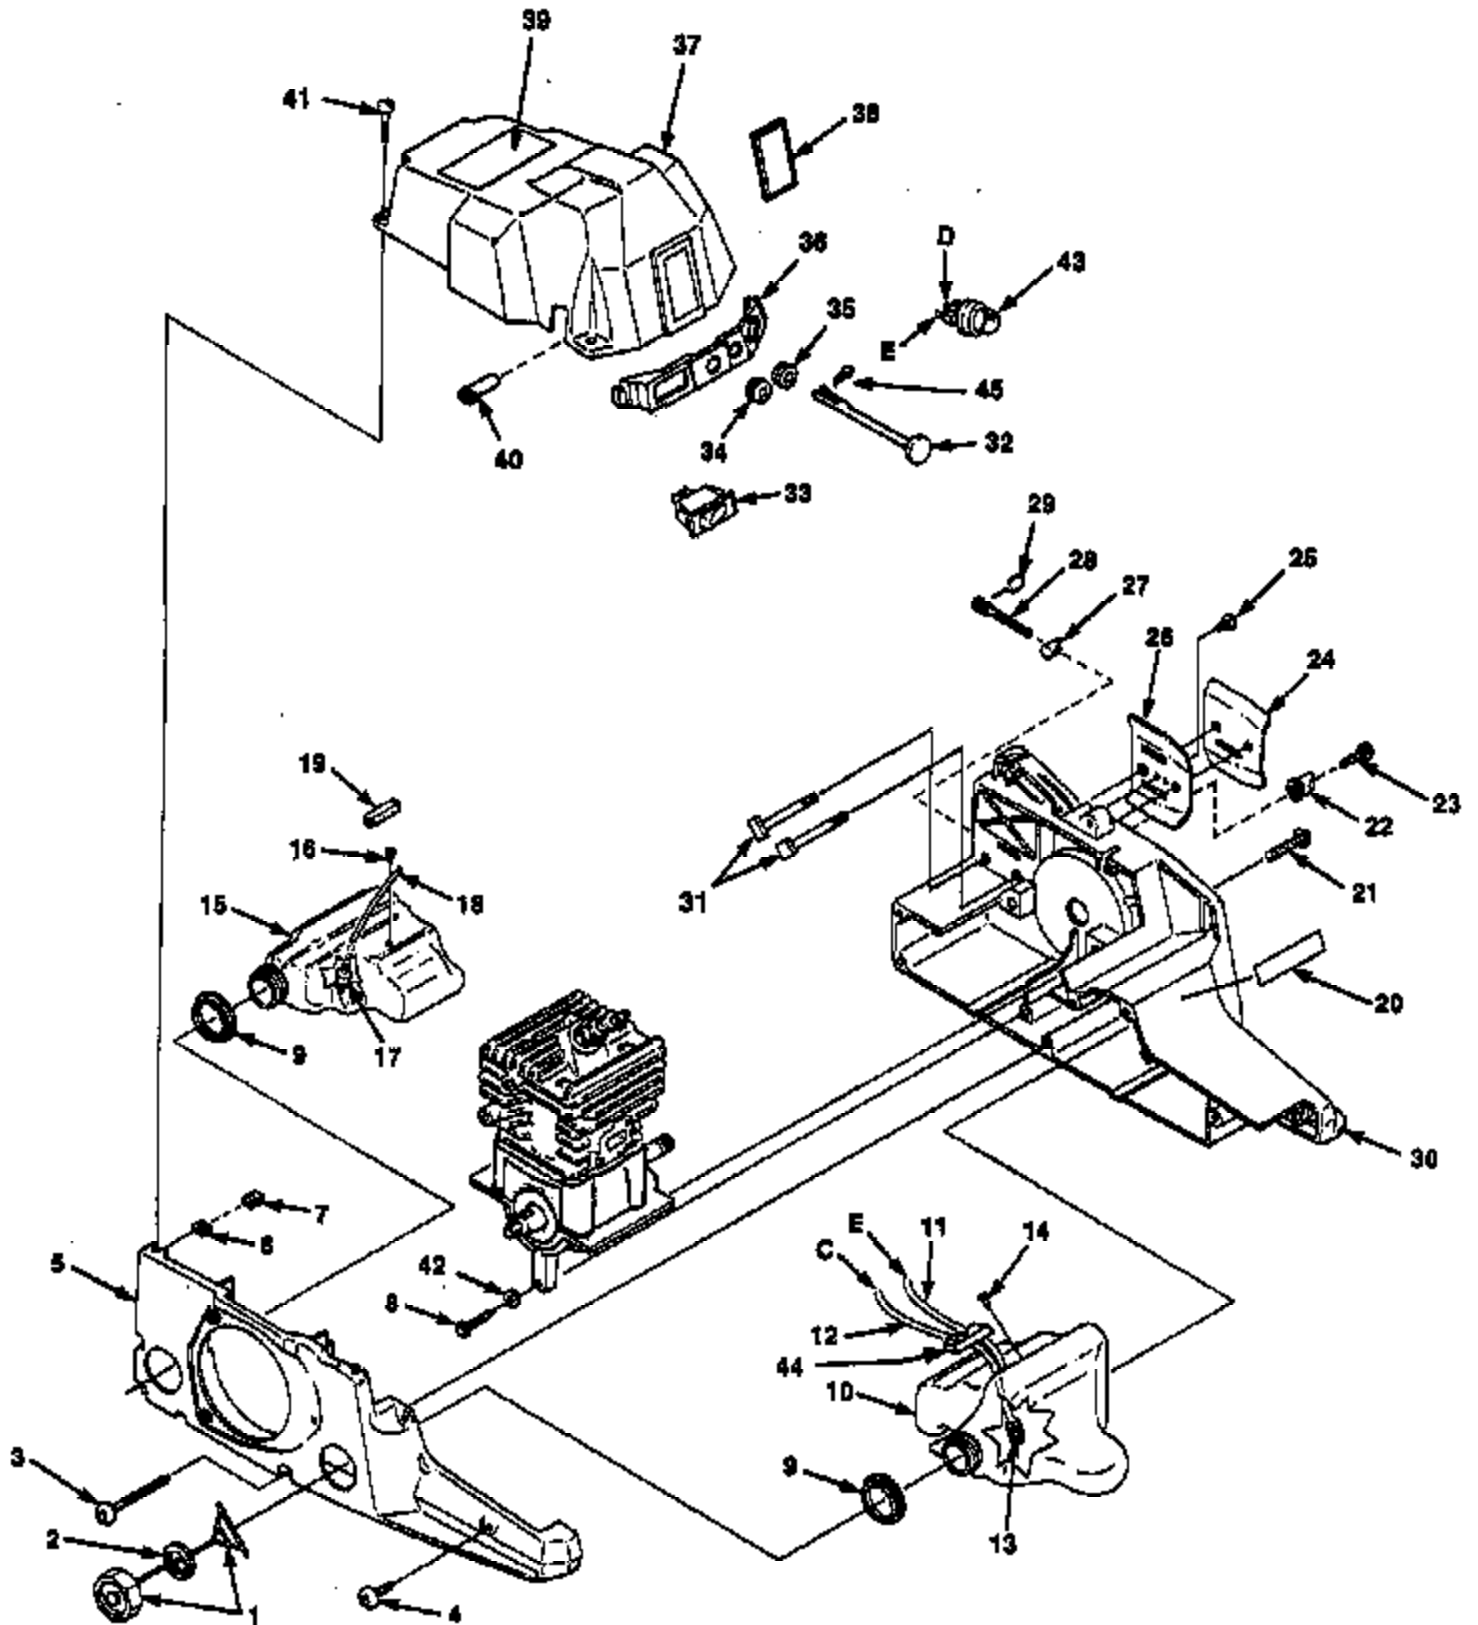

Ref #	Part Number	Qty	Description
1	A00904	2	CAP- Tank (w/retainer)
2	02762	2	GASKET
3	82545	3	SCREW (8-16 x 1 3/4")
4	82546	2	SCREW- (8-16 x 5/8")
5	017151	1	HOUSING- Starter side
6	70810	3	NUT- Square (10-24)
7	95337	3	NUT- Retainer
8	82558	1	SCREW- Thd. forming (10-14 x 1 1/8")
9	00993	2	SEAL- Tank
10	A01811	1	TANK- Fuel
11	7031021	1	TUBING- Rubber
12	7031036	1	TUBING- Rubber
13	49422	1	FILTER- Fuel
14	69451	1	VALVE- Check
15	A01810A	1	TANK- Oil
16	69451	1	VALVE- Check
17	A68593	1	FILTER- Oil
18	7031029	1	TUBING- Rubber
19	02952	1	FILTER- Foam
20	01805	1	DECAL- Panel
21	80864	2	SCREW (12-24 x 1")
22	95212	1	STOP- Chain
23	82537	1	SCREW (10-14 x 7/8")
24	01170	1	PLATE- Guide bar (outer)
25	82513	1	SCREW (6-19 x 1/2")
26	98278	1	PLATE- Guide bar (inner)
27	651121	1	PIN-Adjusting
28	03139	1	SCREW- Adjusting
29	69599	1	RING- Snap
30	A03720	1	HOUSING- Drive side
31	03132	2	BOLT- Guide Bar
32	02262	1	ROD- Choke
33	01802	1	SWITCH
34	69889	1	BOOT- Throttle cable
35	64862	1	GROMMET- Choke
36	01169	1	PANEL- Control
37	A03304	1	COVER- Cylinder Assy.
38	01173A	1	SCREEN- Air inlet
39	02506	1	DECAL- Warning
40	01728	1	GROMMET- Carburetor
41	95792	3	SCREW- (10-24 x .710)
42	83056	1	WASHER- Lock
43	01183	1	BULB- Primer
44	02952	1	FILTER- Foam
45	86334	1	PIN- Cotter