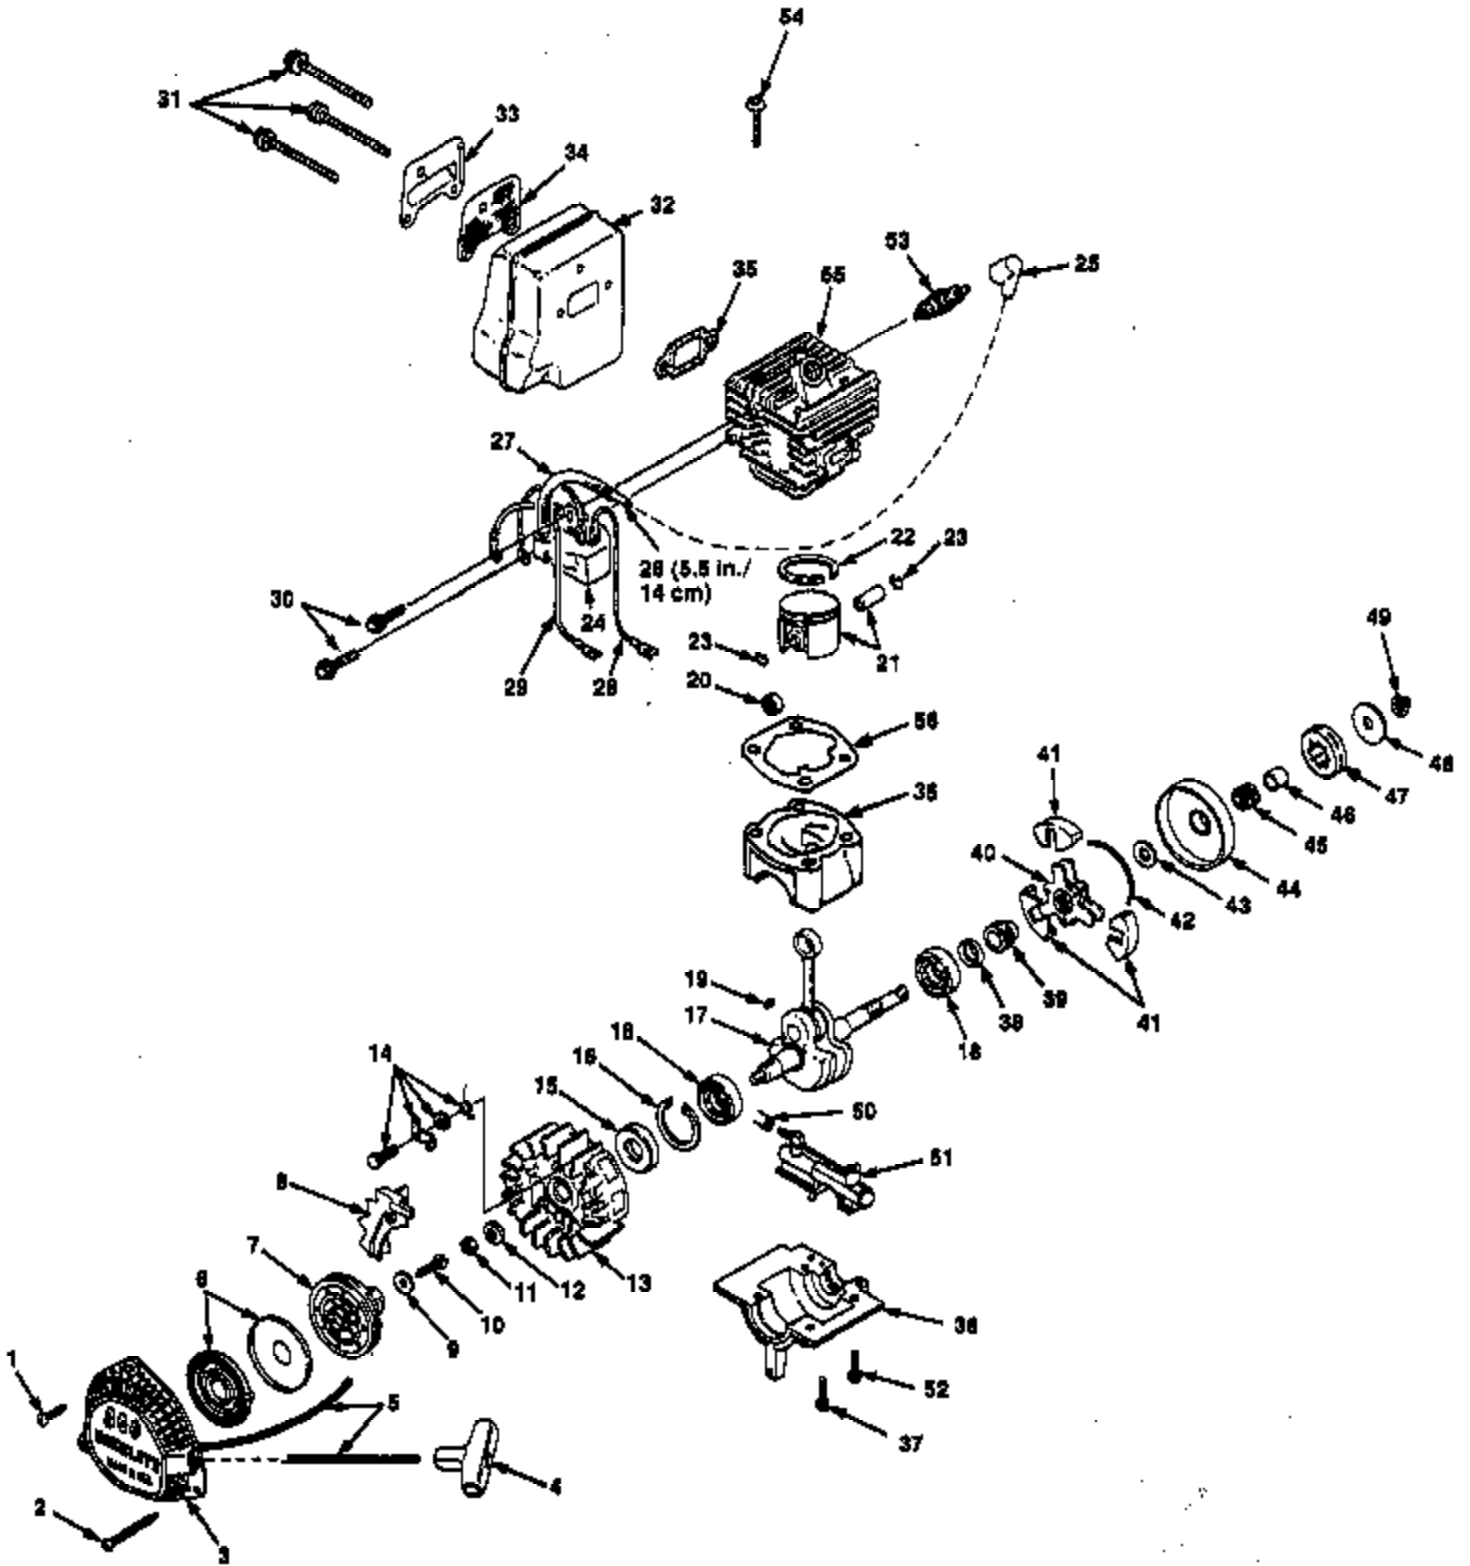

Ref #	Part Number	Qty	Description
1	82546	2	SCREW- (8-16 x 1/2")
2	82566	1	SCREW- (8-16 x 2 1/4")
3	A02580A	1	STARTER HOUSING w/Decal
4	02264	1	GRIP-Starter
5	97899	1	ROPE
6	A97908	1	SPRING & CONTAINER
7	97768A	1	PULLEY
8	017151	1	HOUSING- Starter side
9	94062	1	WASHER- Retainer
10	93417	1	SCREW- Thd. forming (10-24 x 5/8")
11	81124A	1	NUT-Jam
12	83102	1	WASHER- Lock (3/8")
13	A00994A	1	ROTOR & STARTER PAWL ASSY.
14	A02774	1	STARTER PAWL
15	98197	1	SEAL- Shaft
16	289221	1	RING- Retaining
17	A03303	1	CRANKSHAFT ASSY.
18	98797	2	BEARING- Ball
19	75078	1	KEY- Woodruff
20	68512	1	BEARING- Roller
21	A03301	1	PISTON & PIN ASSY.
22	02263A	2	RING- Piston
23	64813	2	RING- Retainer
24	A01546	1	MODULE- Ignition
25	A02597	1	BOOT- Spark plug
26	69326	1	LEAD- Hi Tension
27	95098	1	INSULATOR- Lead
28	A01822A	1	WIRE- Ignition
29	A01821A	1	WIRE- Ground
30	88052	2	SCREW- (10-24 x 7/8")
31	88058	3	SCREW- Sems (10-24)
32	A02555	1	BODY- Muffler
33	01734	1	COVER- Exhaust
34	01733	1	SCREEN- Spark arrestor
35	01729	1	GASKET- Muffler
36	A03302	1	CRANKCASE ASSY.
37	80891	4	SCREWS- (12-24 x 7/8")
38	93858	1	SEAL- Crankshaft
39	00229	1	WORM- Left hand
40	A00769	1	CLUTCH- Spider
41	98292	3	SHOE- Clutch
42	98453	1	SPRING- Clutch
43	58833	1	WASHER- Thrust (Inner)
44	A02990	1	SPLINE & DRUM
45	02999	1	BEARING- Needle
46	03039	1	RACE- Inner
47	03012	1	SPROCKET- (.325 x 8 tooth)
48	65027	1	WASHER
49	81255	1	NUT- Lock hex (3/8-24)
50	02548	1	LINE- Oil
51	A02802A	1	PUMP- Oil
52	82146	2	SCREW- Oil pump (8-32 x 5/8")
53	98217	1	PLUG- Spark (RCJ6Y)
54	82568	4	SCREW- Pan Hd.
55	A03719	1	CYLINDER & GASKET
56	02527	1	GASKET