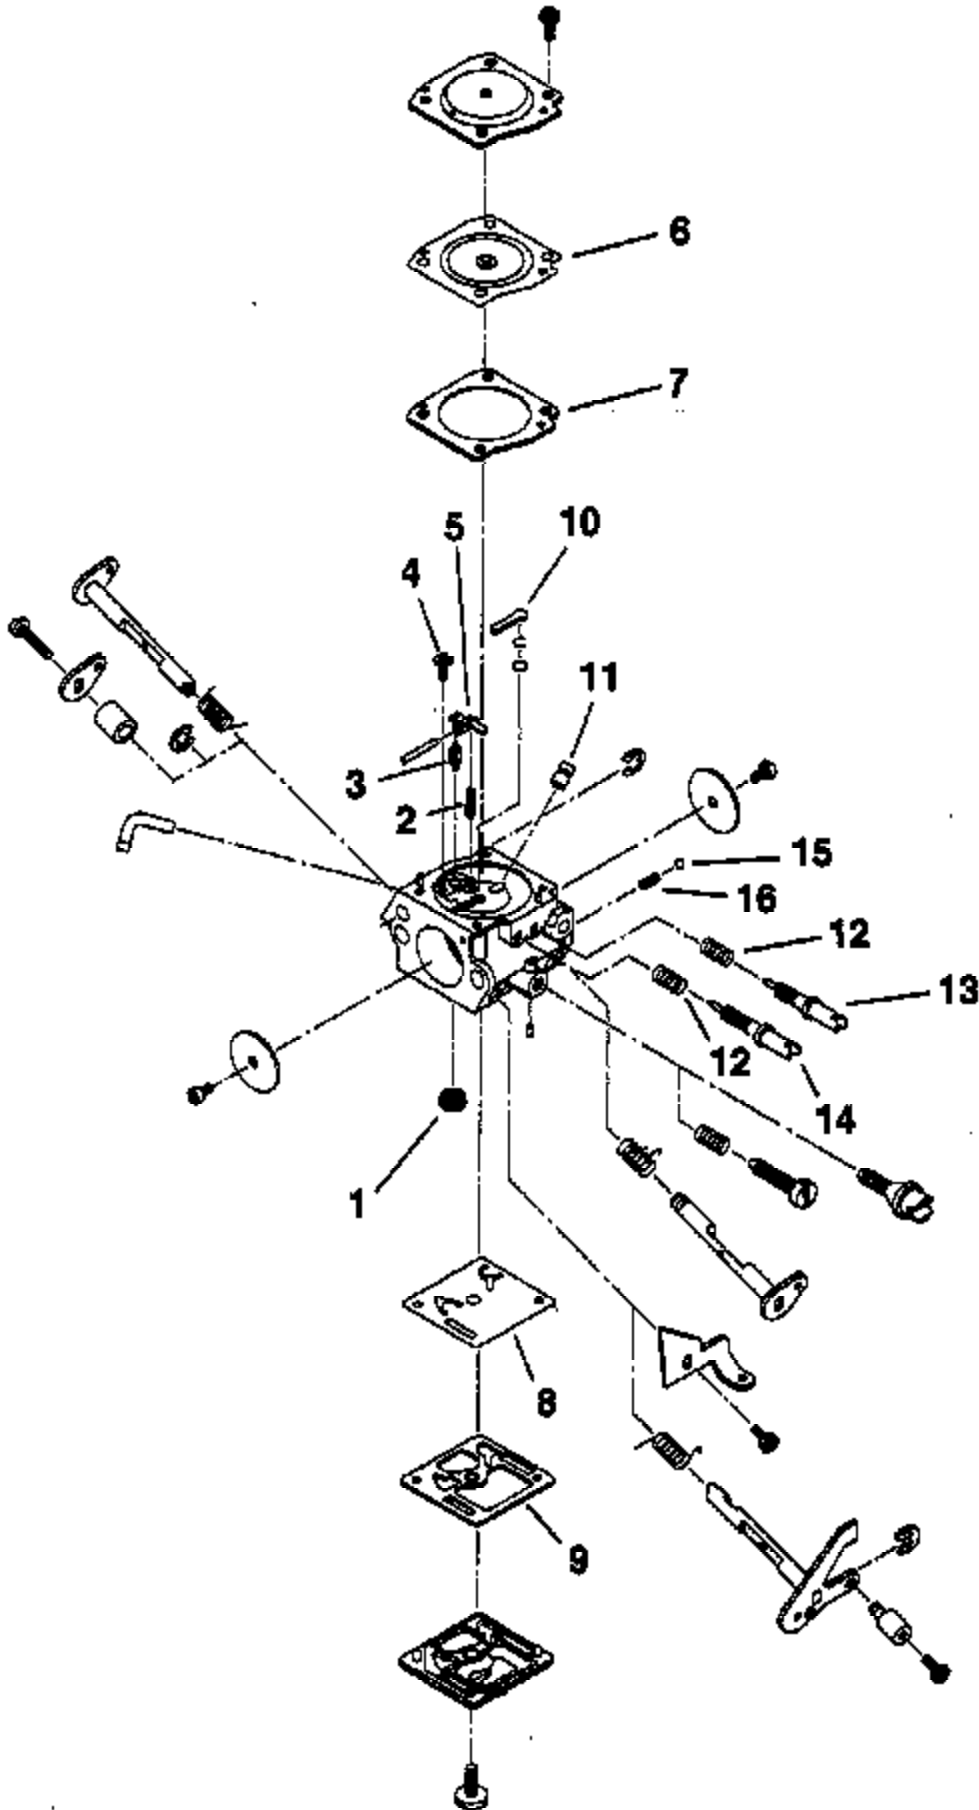

Ref #	Part Number	Qty	Description
1	A03307	1	Repair Kit
2	A03307	1	Repair Kit
3	A03307	1	Repair Kit
4	A03307	1	Repair Kit
5	A03307	1	Repair Kit
6	A03307	1	Repair Kit
	A03308	1	Gasket/Diaphragm Kit
7	A03307	1	Repair Kit
	A03308	1	Gasket/Diaphragm Kit
8	A03307	1	Repair Kit
	A03308	1	Gasket/Diaphragm Kit
9	A03307	1	Repair Kit
	A03308	1	Gasket/Diaphragm Kit
10	A03307	1	Repair Kit
11	A03307	1	Repair Kit
12	A03307	1	Repair Kit
13	A03307	1	Repair Kit
14	A03307	1	Repair Kit
15	A03307	1	Repair Kit
16	A03307	1	Repair Kit