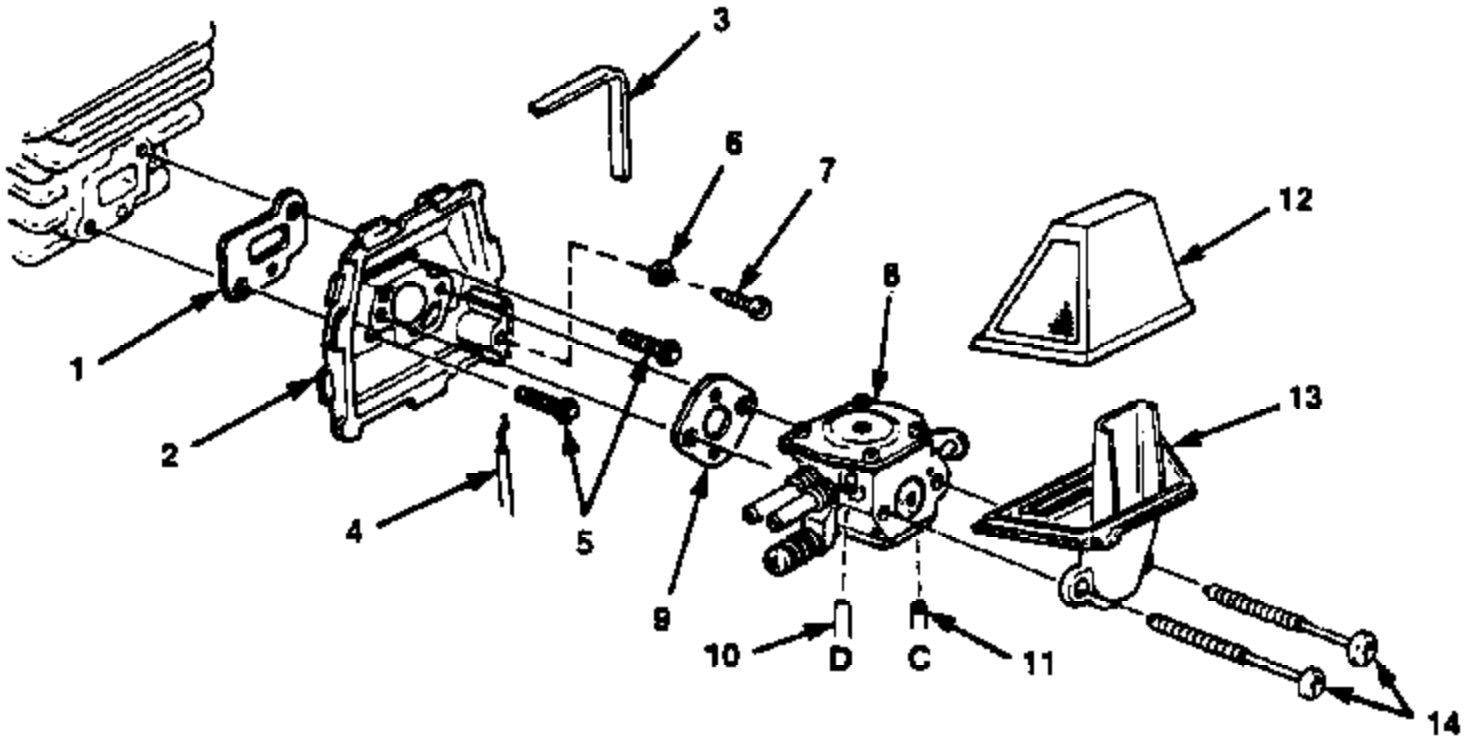

Ref #	Part Number	Qty	Description
1	01727	1	GASKET- Carburetor spacer
2	A03305	1	SPACER- Carburetor
3	03141	1	FOAM- Adhesive
4	00997B	1	CABLE- Throttle
5	82248	2	SCREW- Carburetor spacer
6	84111	1	WASHER
7	82513	1	SCREW (6-19 x 1/2")
8	A01731	1	CARBURETOR- Walbro (HDA-99)
	A02528	1	CARBURETOR- Zama (C3A-H15)
9	98339	1	GASKET
10	0143919	1	TUBING- Rubber
11	7031036	1	TUBING- Rubber
12	01719	1	ELEMENT-Air filter
13	01718	1	BODY- Air filter
14	82544	2	SCREW (8-16 x 2")